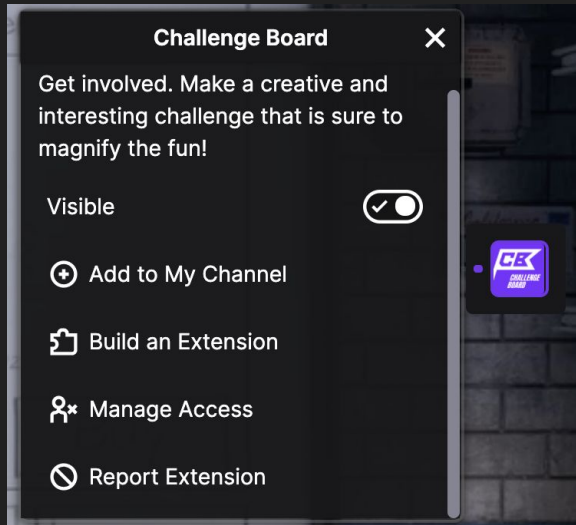

# How to submit a new Challenge

Enable CB - Each extension on Twitch requires the viewer to grant permission to view their Twitch user ID

Add a Challenge - Click "Add Challenge". Chose the challenge tier and complete the two fields (Title & Content)

Pay with bits - Complete the submission of the challenge by approving the bits sale