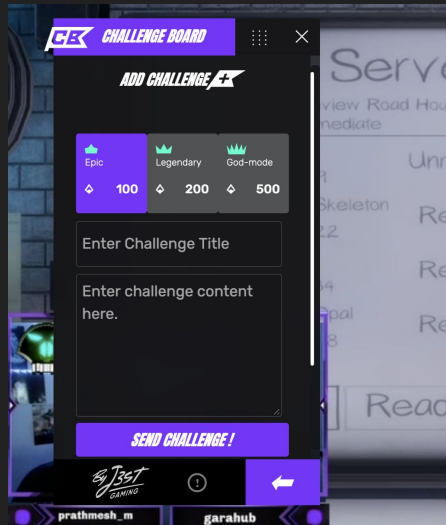

How to submit a new Challenge

Enable CB - Each extension on Twitch requires the viewer to grant permission to view their Twitch user ID

Add a Challenge - Click "Add Challenge". Chose the challenge tier and complete the two fields (Title & Content)

Pay with bits - Complete the submission of the challenge by approving the bits sale