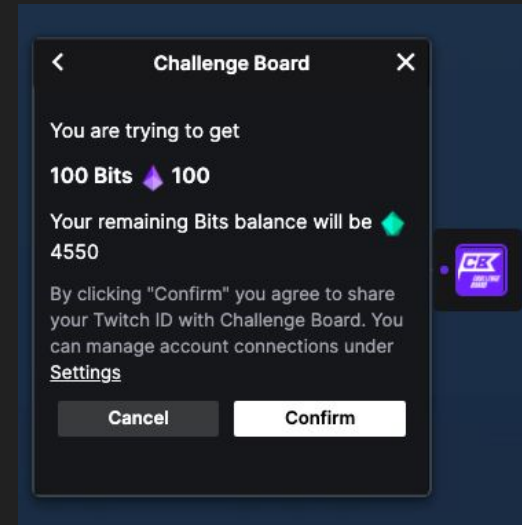

# How to submit a new Challenge

Enable CB - Each extension on Twitch requires the viewer to grant permission to view their Twitch user ID

Add a Challenge - Click "Add Challenge". Chose the challenge tier and complete the two fields (Title & Content)

Pay with bits - Complete the submission of the challenge by approving the bits sale

# How to add to current Challenges

Voting - Each challenge can be voted on. A vote costs 100 bits

Double Down - If you really like the challenge you can double its initial value with a double down