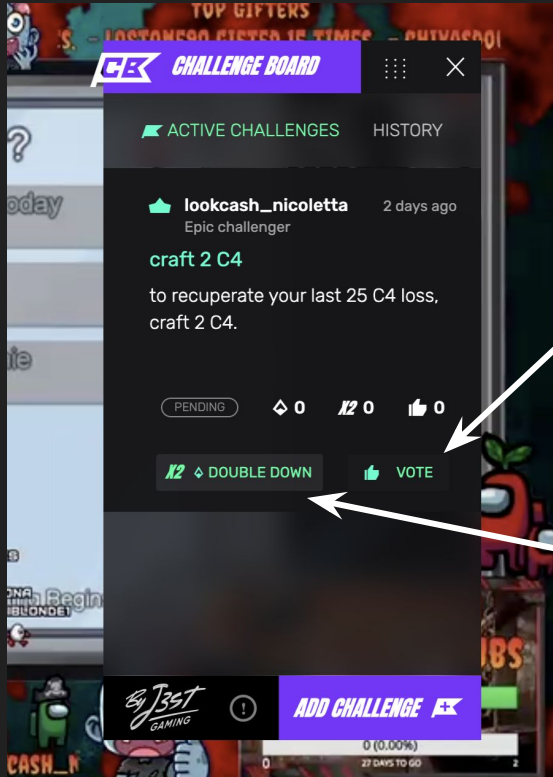

# How to submit a new Challenge

Enable CB - Each extension on Twitch requires the viewer to grant permission to view their Twitch user ID

Add a Challenge - Click "Add Challenge". Chose the challenge tier and complete the two fields (Title & Content)

Pay with bits - Complete the submission of the challenge by approving the bits sale

# How to add to current Challenges

Voting - Each challenge can be voted on. A vote costs 100 bits

Double Down - If you really like the challenge you can double its initial value with a double down